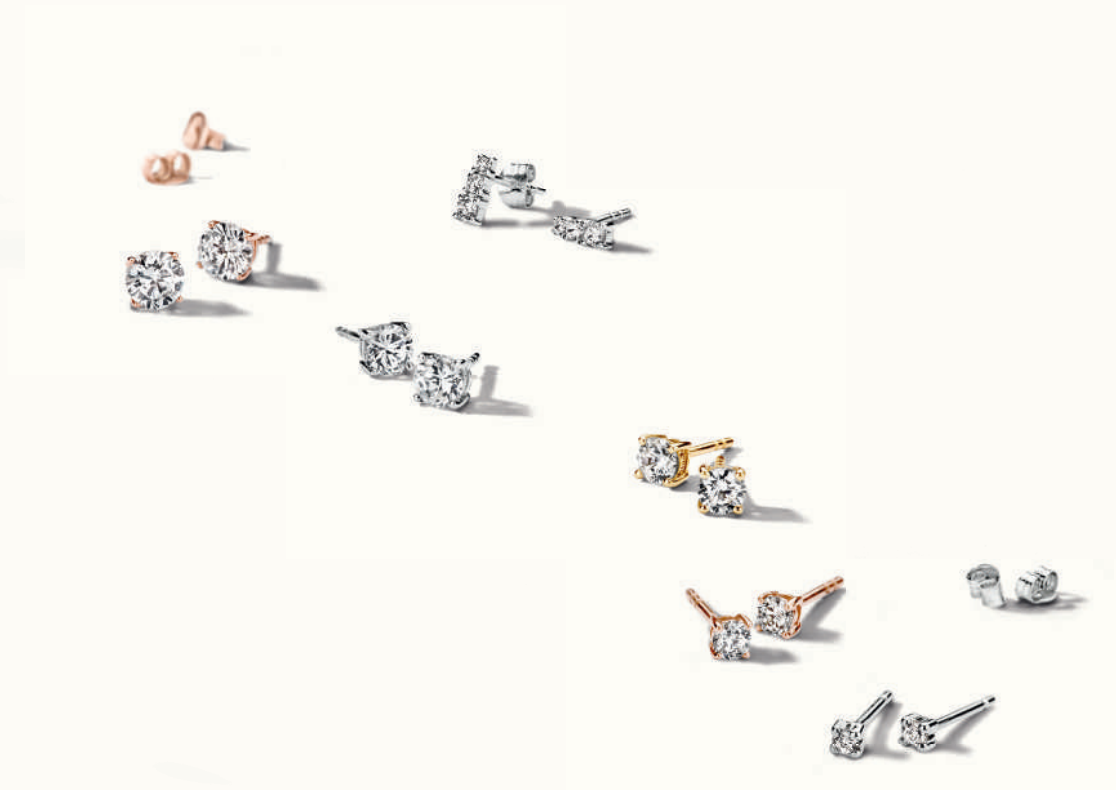

reference number:
necklace | 3049YZI

reference numbers from left to right:
earrings | 7014RZI earrings | 7053WZI earrings | 7172WZI earrings | 7127YZI earrings | 7128RZI earrings | 7138WZI